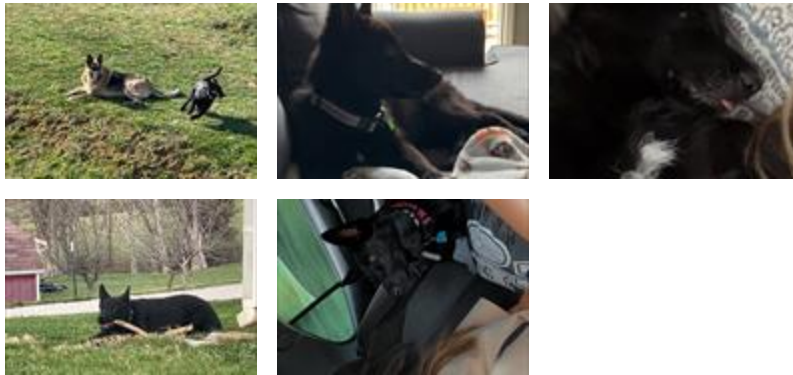

Ember Jade Norman

November 27, 2025

Ember Jade was a 11 months, 7 day old German Shepherd. Her favorite toys were her tennis ball and the stuffed dog she had since 4 weeks 3 days old. Her favorite treat was Beggin Strips. Some of Ember's favorite things to do were play ball with Cleo, Molly, and her daddy. Also to lay on top of mom so nobody can touch her. Some favorite memories of Ember Jade was when Ember, Molly and Cleo circled around mamaw and tripped her then watched her fall to the ground, also going camping and Ember swimming with everyone in the lake.

Rest In Peace Ember Jade

Tribute Wall

AR

“ I’m gonna miss you Ember. I loved the times when I would watch you and Cleo and you all would just lay on the couch with me. Also when you would try to eat my head.